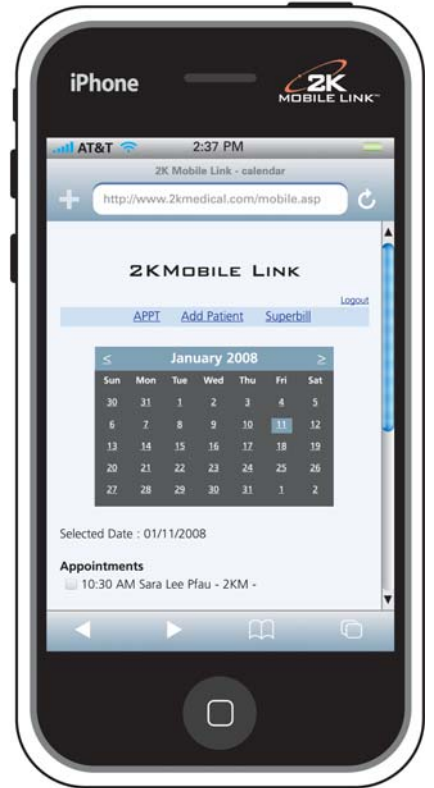

SUPPORTS  
**Lytec medisoft™**  
 (For a nominal fee 2KMobile Link can be linked to other practice management systems)

## Never Miss an Appointment.

2KMobile Link offers real time remote access to a physician's practice management database from any device with Internet access. These devices include cellular phones, pda's, laptop and desktop computers.

### FROM YOUR MOBILE DEVICE YOU CAN:

- Run the application from any cellular phone with internet access.
- Read and write to your practice management system database in real time with no delay or hotsync of data.
- Create, view and edit patient information.
- Create, view and edit patient appointments.
- Create, view, edit, copy, and print superbills.
- Customize the display on the superbill screen.
- View reports and files you post online.
- Search your patient database by patient type or category.
- Customize data entry screens with pull down menus you assign.
- Review and edit new mobile entries, setup user rights and profiles, and create superbill rules to reduce claim denials with the Administrative Panel (Optional Add On).
- **NEW - Connects with Outlook**